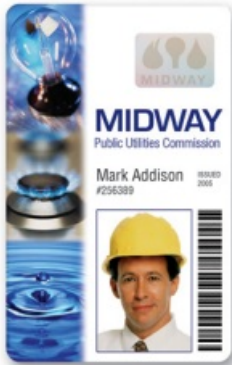

Refill King

Photo iD System

Create simple Photo ID for:

- School ID
- Office Work Pas
- Visitor Pas
- Membership Card
- Loyalty Card